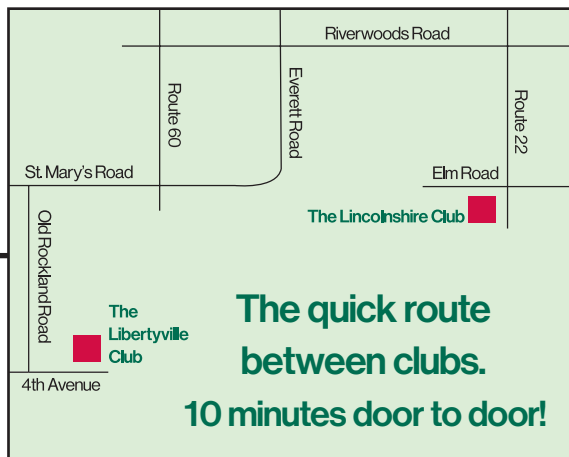

**Libertyville**

**The quick route  
between clubs.  
10 minutes door to door!**

**Lincolnshire**

**LIBERTYVILLE CLUB HOURS**

**Fitness & Tennis:** Monday - Friday • 5:30am - 10:00pm  
 Saturday & Sunday • 6:00am - 7:00pm  
**Playroom Hours:** Monday - Friday • 8:00am - 3:00pm  
 Saturday • 8:00am - 1:00pm  
 Monday & Wednesday • 5:00pm - 8:30pm

\* All holiday hours will be posted at the clubs.

The \_\_\_\_\_  
**Libertyville**  
 Club

The \_\_\_\_\_  
**Lincolnshire**  
 Club

1030 S. Fourth Ave. • Libertyville  
**847-362-5553**  
[www.ltf.com](http://www.ltf.com)