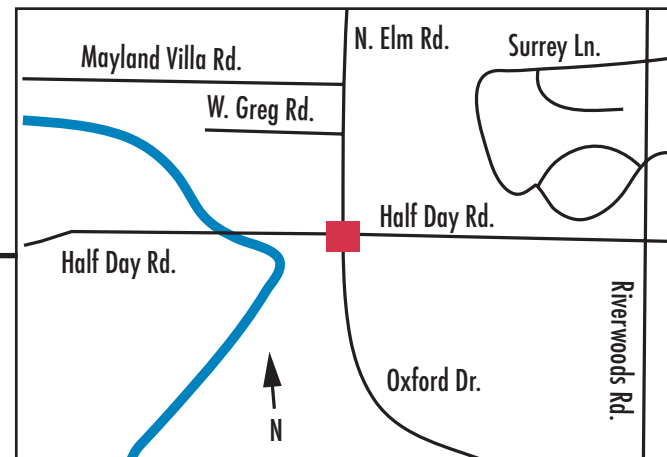

**Libertyville**

**The quick route  
between clubs.  
10 minutes door to door!**

**Lincolnshire**

**LIBERTYVILLE CLUB HOURS**

**Fitness & Tennis:** Monday - Friday • 5:30am - 10:00pm  
 Saturday & Sunday • 6:00am - 7:00pm  
**Playroom Hours:** Monday - Friday • 8:00am - 3:00pm  
 Saturday • 8:00am - 1:00pm  
 Monday & Wednesday • 5:00pm - 8:30pm

\* All holiday hours will be posted at the clubs.

The \_\_\_\_\_  
**Libertyville**  
 Club

The \_\_\_\_\_  
**Lincolnshire**  
 Club

1030 S. Fourth Ave. • Libertyville  
**847-362-5553**  
[www.ltf.com](http://www.ltf.com)

96 Elm Road • Lincolnshire  
**847-913-2000**  
[www.thelincolnshireclub.com](http://www.thelincolnshireclub.com)